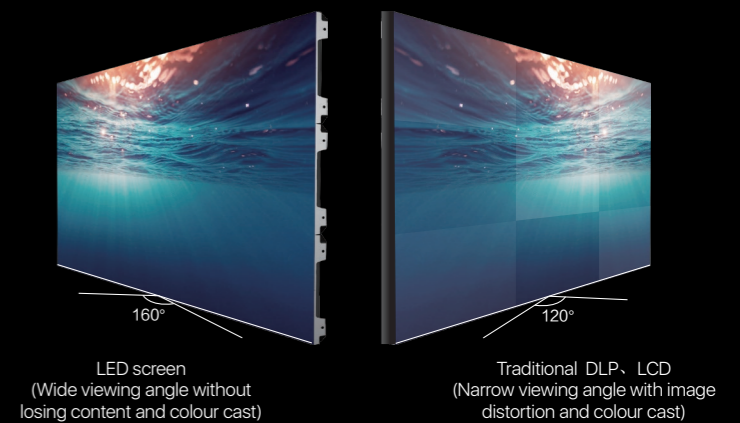

Extra Wide Viewing Angle

Extra wide viewing angle, no blind angle and color cast.