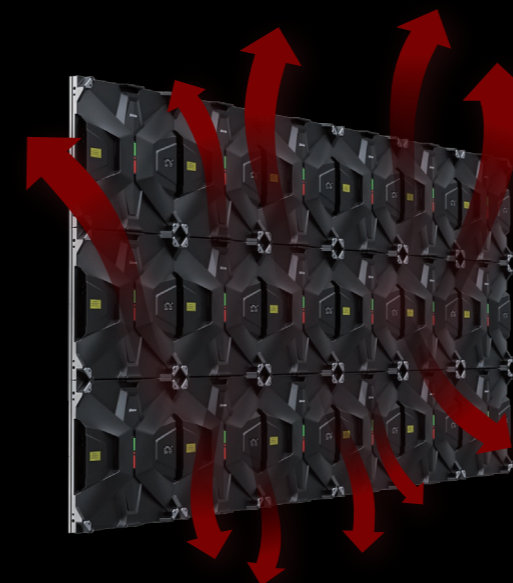

Die Cast Aluminum Cabinet

Die cast aluminum cabinet, special heat exhaustion design, ensure stable and safety performance.