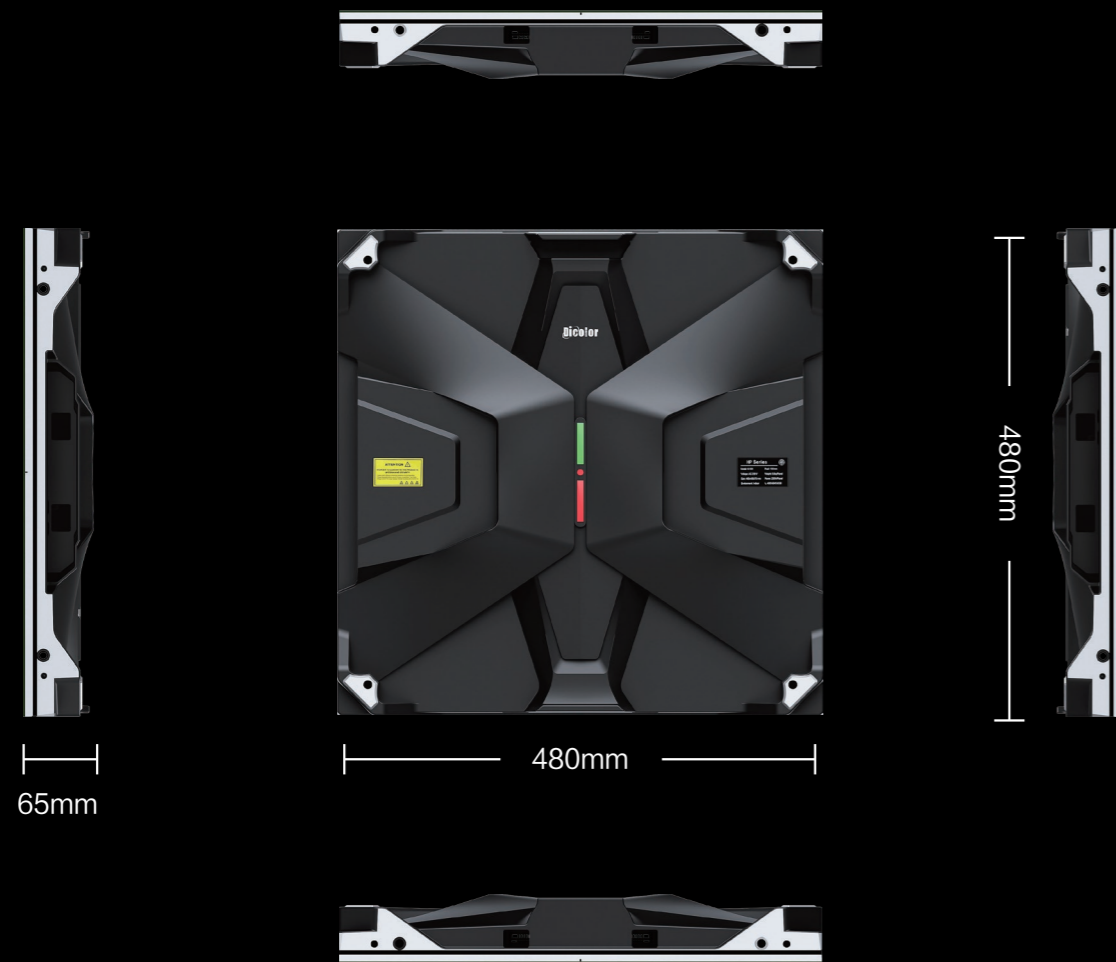

Appearance